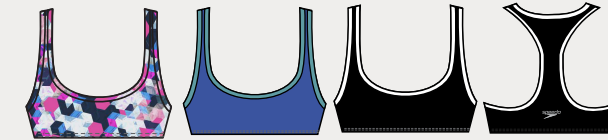

7734366 Print Racerback Bikini Top
Colors: Festival Fuchsia 510
Fabric: 80% Nylon / 20% Spandex
Sizes: XS-XL
Features: Removable cups
MSRP $49.50 / 5742

7734291 Racerback Bikini Top
Colors: Bright Cobalt 420, Anthracite 001
Fabric: 80% Nylon / 20% Spandex
Sizes: XS-XL
Features: Removable cups
MSRP $45.00 / 0522