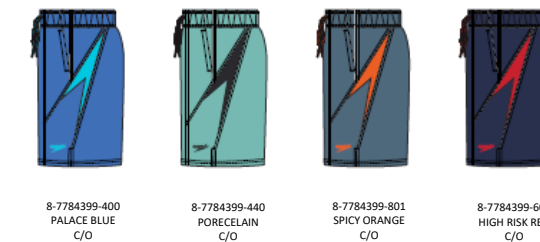

1. Features:
2. Mesh basket liner
   - Side pockets
   - Back flap pocket

MAKING WAVES TOGETHER

MEN'S ACTIVE RECREATION

MEN'S ACTIVE RECREATION