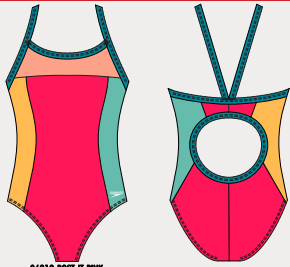

S1-23 MINI VIBE

8-002628
COLORBLOCK PROPEL BACK
1PC

ECO-PROLT
82% RECYCLED POLY/18% SPANDEX

18-36

MSRP: $58.00/0092

04919 POST IT PINK

8-002400
PRINTED PROPEL BACK 1 PC

ECO-PROLT
82% RECYCLED POLY/18% SPANDEX

18-36

MSRP: $58.00/0092