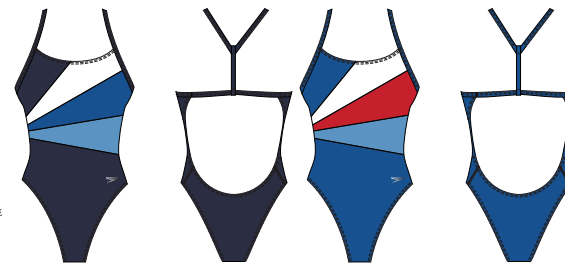

10550 PEACAT

01384 TURKISH SEA

FEATURES:
-SPEEDO ECO ENDURANCE- DURABLE, CHLORINE RESISTANT FABRIC MADE WITH 52% REPREVE RECYCLED POLYESTER
-UPF 50+
-CLASSIC FIT: MODERATE BUM COVERAGE WITH A HINT OF CHEEK
-EXTENDED SIZING