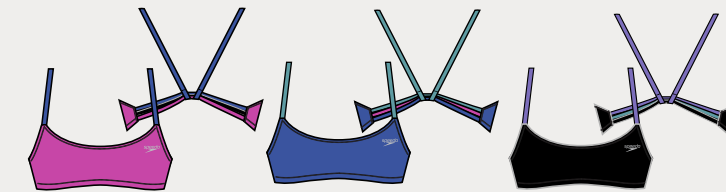

7734356 Stappy Scoopneck Bikini Top
Colors: Rose Violet 510, Bright Cobalt 420, Speedo Black 001
Fabric: 80% Nylon / 20% Spandex
Sizes: XS-XL
Features: Removable Cups
MSRP $45.00 / 0522

SP22 / Women's