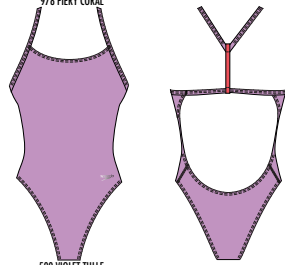

500 VIOLET TULLE

8-7192120
RADIATING
SPICE T-BACK 1PC
ECO-ENDURANCE
52% RECYCLED POLY/48% PBT
24-36
MSRP: $69.50/5743