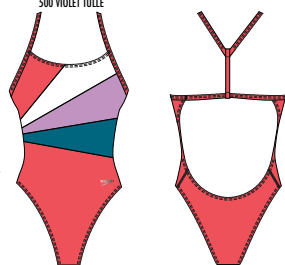

978 FIERY CORAL