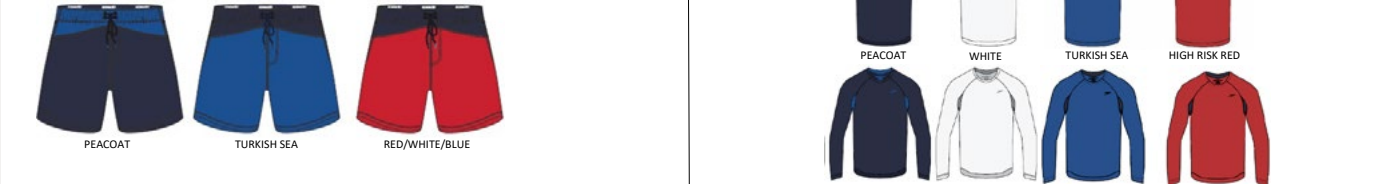

S123 // MEN'S ACTIVE RECREATION

MARINA FLEX 18" SWIM SHIRTS