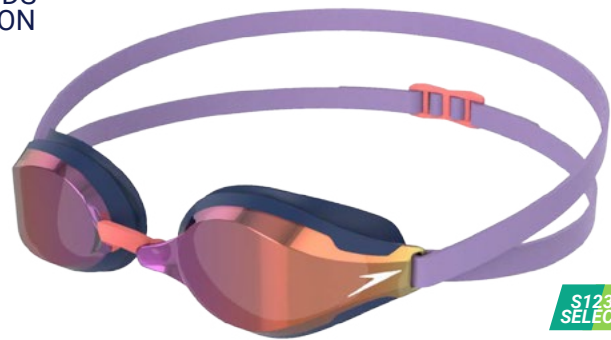

110

S123 HARDGOODS COLLECTION

S123 OVERVIEW •
SPEED SOCKET 2.0
8-7750205
\$40.00/0002

105

S123 HARDGOODS COLLECTION

S123 OVERVIEW •
SPEED SOCKET 2.0 MIRRORED
8-7750204
\$45.00/0522

S123 SELECT

Purple Reign/Ammonite Blue/Ruby Mirror
14459