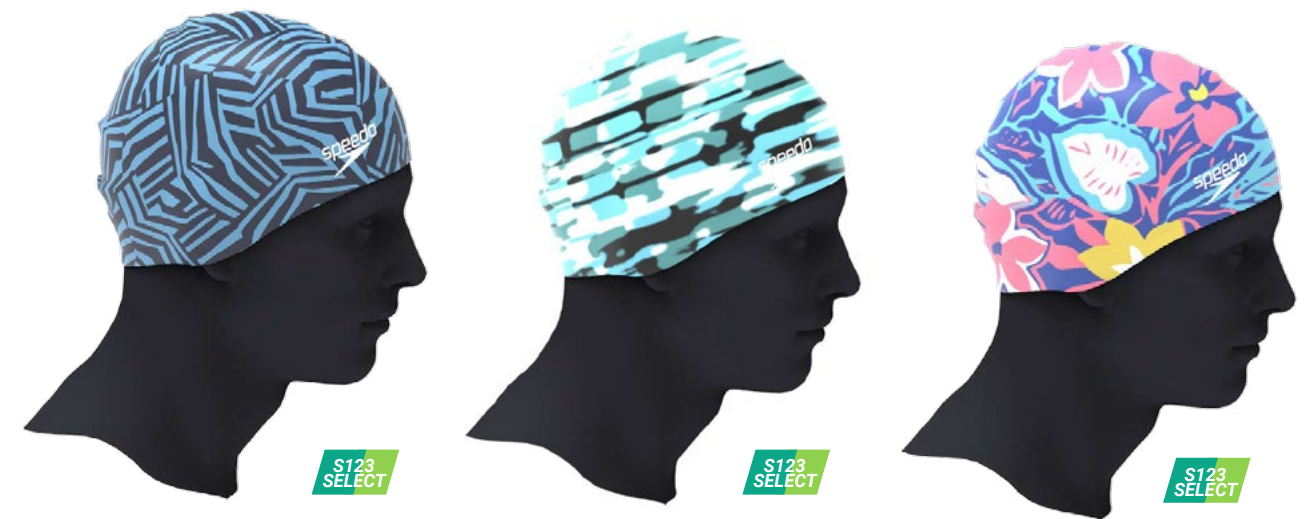

BOLD ANIMAL AZURE
01381

DIGI WEAVER BACHELOR
15063

FLORAL DAZZLING BLUE
15067