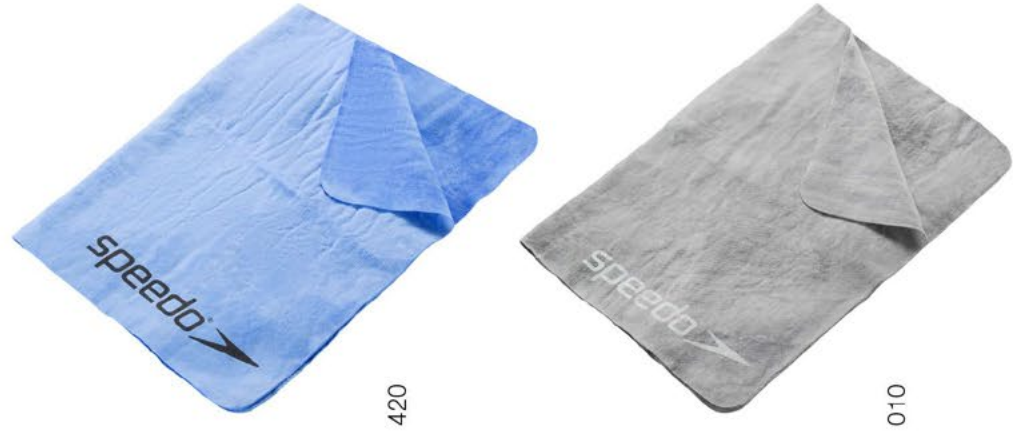

S123 HARDGOODS COLLECTION

S123 OVERVIEW •
SPORT TOWEL
8-753528
$20.00/0001
One Size

420

010