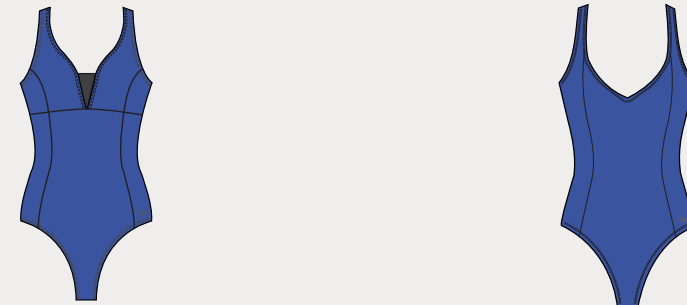

SP22/ Women's

7723967 Solid Touchback 1PC
Colors: Bright Cobalt 420
Fabric: 80% Nylon / 20% Creora High Clo Spandex
Sizes: 6-18
Features: Moderate Leg, removable cups, compression liner
MSRP $89.50 / 5744

7723436 Solid Sweetheart 1 PC
Colors: Bright Cobalt 420
Fabric: 80% Nylon / 20% Creora High Clo Spandex
Sizes: 6-18
Features: Moderate Leg, Soft Cups
MSRP $89.50 / 5744