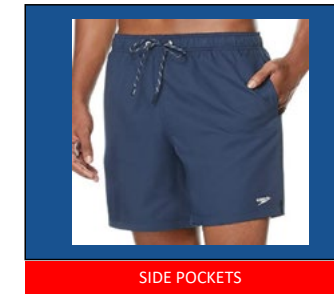

S122 // MEN'S ACTIVE RECREATION

BONDI BOARDSHORT 20"/8.5"

SPEEDO ECO 4WAY COMFORT STRETCH

54% POLYESTER / 46% RECYCLED POLYESTER

SIZES: S, M, L, XL, XXL
MSRP: $59.50/$79.2

Features:
• Mesh basket liner
• Side pockets

MAKING WAVES TOGETHER

S123 // MEN'S ACTIVE RECREATION

REDONDO EDGE VOLLEY 14"/4" DESIGN FEATURES

MAKING WAVES TOGETHER

S123 // MEN'S ACTIVE RECREATION

BRIEFS AND SQUARE LEGS FABRIC

INTRODUCING...

SPEEDO ECO FLEX

- 80% RECYCLED NYLON / 20% ELASTANE
- FEATURED IN ALL NEW BRIEFS & SQUARE LEGS
- FEATURES & BENEFITS
  - ✓ UPF 50+
  - ✓ CHLORINE RESISTANT
  - ✓ PILLING RESISTANT
  - ✓ RECYCLED YARNS

Chlorine Resistant
Chlorine resistant for superior color retention

BlockTheBurn®
Block up to 98% of the sun's harmful rays

Pilling Resistant
Fabric resists pilling for increased wear

WHY RECYCLED NYLON?

- Regenerated Nylon is exactly the same as new Nylon & can be recycled, recreated and remoulded again and again
- Incorporating Recycled Nylon lessens our dependence on virgin petroleum
- Helps eliminate discarded material such as fishing nets in our oceans
- Reduces Greenhouse gas emissions
- Diverts waste from Landfills and uses fewer resources such as water, energy & fossil fuel

600,000 TONS
OF FISHING GEARS,
including nylon nets, are
dumped into the ocean
every year

MAKING WAVES TOGETHER

S123 // MEN'S ACTIVE RECREATION

2022

- *No seams
- *Fit at front has no shape
- *Fabric 95% Recycled Polyester / 5% Elastane

2023

- *Updated fit with added seams for shape, support and comfort
- *Stitching facing outward to prevent chafing
- *Fabric 50% Polyester / 50% Recycled Polyester
- *Jersey
- *Quick Dry

MAKING WAVES TOGETHER