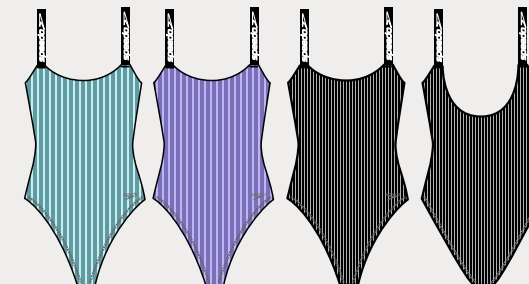

7723439 Printed Thin Strap 1PC
Colors: Turkish Sea 401, Festival Fuchsia 510, Porcelain 440, RWB 970
Fabric: 80% Nylon / 20% Spandex
Sizes: 4-18
Features: Racing leg height, removable Hydrobra cup
MSRP \$79.50 / 5793

SP22 / Women's

7723458 Thin Strap Quantum Fusion one piece
Colors: RWB 970, Rose Violet 420, Speedo Black 001
Fabric: 80% Nylon / 20% Spandex
Sizes: 4-14
Features: Racing leg height, removable Hydrobra cup
MSRP \$79.50 / 5793

7734351 Double Strap Racerback One Piece
Colors: Porcelain 440, Speedo Black 001
Fabric: 80% Nylon / 20% Spandex
Sizes: 4-14
Features: Contemporary Leg Height, removable cup
MSRP \$79.50 / 5793

SP22 / Women's

7734346 Rib Logo Strap One Piece
Colors: Porcelain 440, Fairy Wren 540, Speedo Black 001
Fabric: 85% Polyester, 15% Elastane
Sizes: 4-14
Features: Contemporary leg height, Removable cup
MSRP \$79.50 / 5793