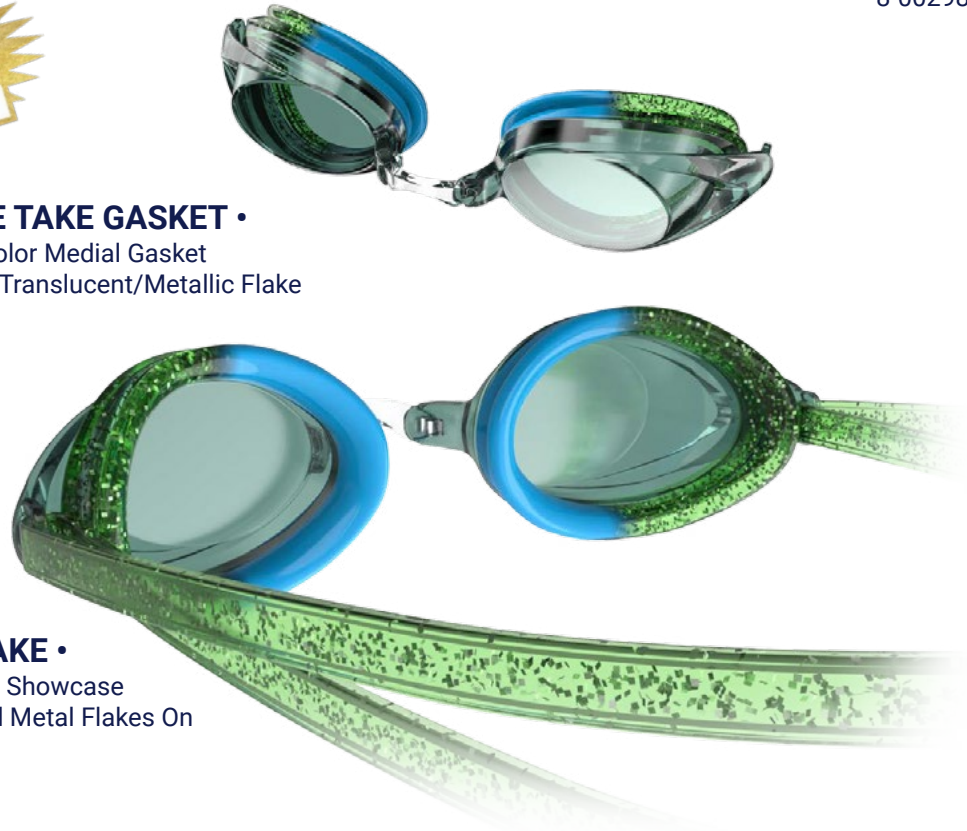

DOUBLE TAKE GASKET • Opaque Color Medial Gasket Contrasts Translucent/Metallic Flake

METALLIC FLAKE • Translucent Straps Showcase Embedded Colored Metal Flakes On Gasket and Straps

S123 HARDGOODS COLLECTION