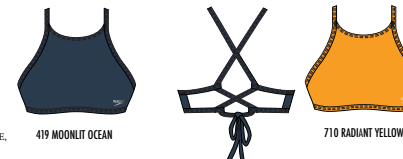

8-7192261
SOLID DOUBLE LACE BACK
TOP

ECO-ENDURANCE
52% RECYCLED POLY/48% PBT
XS-XL
MSRP: $35.00/0571

FEATURES:
-SPEEDO ECO ENDURANCE- DURABLE,
CHLORINE RESISTANT FABRIC MADE
WITH 52% REPREVE RECYCLED
POLYESTER
-UPF 50+
-FULL COVERAGE FIT

419 MOONLIT OCEAN

710 RADIANT YELLOW