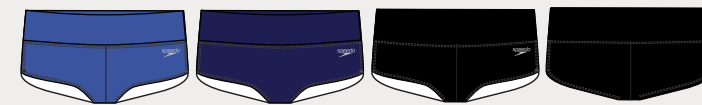

SP22 / Women's

7734297 High Neck Tankini
Colors: Multi 900, Bright Cobalt 420
Fabric: 80% Nylon / 20% Spandex
Sizes: XS-XL
Features: Removable Cups, Adjustable Straps
MSRP \$59.50 / 5792

7734349 Stappy Scoopneck Tankini
Colors: Bright Cobalt 420, Speedo Black 001
Fabric: 80% Nylon / 20% Spandex
Sizes: XS-XL
Features: Removable Cups
MSRP \$59.50 / 5792

7734341 Blouson Tankini
Colors: Fairy Wren 540, Anthracite 001, Speedo Navy 410
Fabric: 77% Nylon / 23% Hi Clo Spandex
Sizes: XS-XL
Features: Removable cups
MSRP \$65.00 / 0532

SP22/ Women's

7734321 Hipster Bikini Bottom
Colors: Fairy Wren 540, Bright Cobalt 420
Fabric: 80% Nylon / 20% Spandex
Sizes: XS-XL
MSRP \$39.50 / 5791

7734361 Hipster with Binding
Colors: RWB 970, Peacoat 410, Bright Cobalt 420, Speedo Black 001
Fabric: 80% Nylon / 20% Spandex
Sizes: XS-XL
MSRP \$39.50 / 5791

7734320 High Waist Bikini Bottom
Colors: Porcelain 440,
Fabric: 80% Nylon / 20% Spandex
Sizes: XS-XL
MSRP \$49.50 / 5742

SP22/ Women's

7734322 Solid Boyshort
Colors: Bright Cobalt 420, Peacoat 401, Speedo Black 001
Fabric: 80% Nylon / 20% Spandex
Sizes: XS-XL
MSRP \$49.50 / 5742

7734362 Women's Square Leg short
Colors: Bright Cobalt 420, Speedo Black 001
Fabric: 80% Nylon / 20% Spandex
Sizes: XS-XL
MSRP \$49.50 / 5742