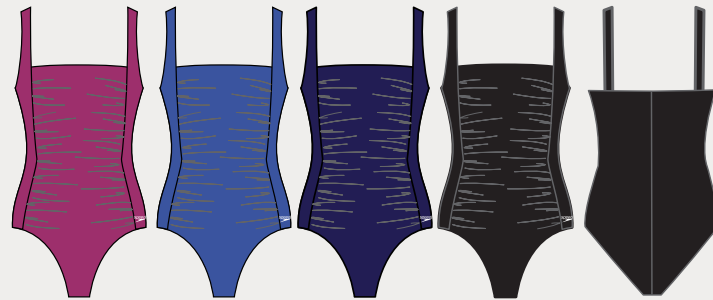

7734361 Hipster with Binding
Colors: RWB 970, Peacoat 410, Bright Cobalt 420, Speedo Black 001
Fabric: 80% Nylon / 20% Spandex
Sizes: XS-XL
MSRP \$39.50 / 5791

7734320 High Waist Bikini Bottom
Colors: Porcelain 440,
Fabric: 80% Nylon / 20% Spandex
Sizes: XS-XL
MSRP \$49.50 / 5742

SP22/ Women's

7734322 Solid Boyshort
Colors: Bright Cobalt 420, Peacoat 401, Speedo Black 001
Fabric: 80% Nylon / 20% Spandex
Sizes: XS-XL
MSRP \$49.50 / 5742

7734362 Women's Square Leg short
Colors: Bright Cobalt 420, Speedo Black 001
Fabric: 80% Nylon / 20% Spandex
Sizes: XS-XL
MSRP \$49.50 / 5742

WOMEN'S ACTIVE RECREATION

WOMEN'S ACTIVE RECREATION

SP22/ Women's

7723951 Solid Shirred Tank 1 PC
 Colors: Festival Fuchsia 510, Bright Cobalt 420, Speedo Navy 410, Speedo Black 001
 Fabric: 52% Recycled Polyester, 48% Polyester PBT
 Sizes: 6-18
 Features: Moderate Leg, Hydrobra, compression liner
 MSRP \$89.50 / 5744

7723420 Pebble Texture X-back 1 PC
 Colors: Bright Cobalt 420, Speedo Black 001
 Fabric: 97% Polyester, 3% Spandex
 Sizes: 6-18
 Features: Moderate leg height, Soft cups
 MSRP \$69.50 / 5743

SP22/ Women's