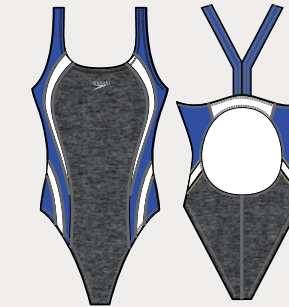

S123 Women's

8-002752
Cropped Print Sleeve Rashguard
Colors: Speedo Black 00334
Fabric: 80% Recycled Nylon / 20% Spandex
Sizes XS-XL
Speedo Eco Flex
MSRP \$68.00 / 0043

8-002721
Cover Up with Mesh
Colors: Speedo Black 00334
Fabric: 98% Polyester / 2% Spandex
Sizes XS-XL
MSRP \$68.00 / 0043

S123 Women's Rec

SPEEDO ECO FLEX

8-7723950
Quantum Fusion Splice 1 Pc
Colors: Sun Kissed Coral 00971, Speedo Blue 431, Navy/White 460, Speedo Black 001
Fabric: 80% Recycled Nylon / 20% Spandex
Sizes 4-14
MSRP \$79.50 / 9753
HydroBra with Removable Cups, Racing Leg Height

8-002706
Quantum Heather Fusion Splice 1 Pc
Colors: Speedo Black 00334
Fabric: 88% Polyester / 20% Spandex
Sizes 4-14
MSRP \$82.00 / 0014
HydroBra with Removable Cups, Racing Leg Height

8-002707
Printed Thin Strap 1 Pc
Colors: Blueprint 01548
Fabric: 80% Recycled Nylon / 20% Spandex
Sizes 4-14
MSRP \$88.00 / 0044
HydroBra with Removable Cups, Racing Leg Height