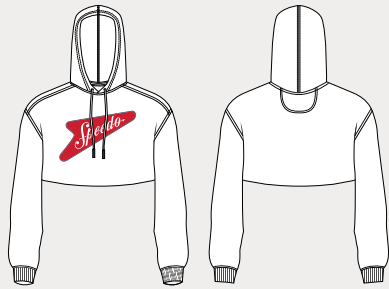

8-002391-00008
VINTAGE CROP TEE
Fabric: TBD
S-XXL
MSRP: $75.00/0573
-SOFT TOUCH- FABRIC OFFERS ALL DAY COMFORT
-THERMAL- BRUSHED ON THE INSIDE FOR WARMTH AND COMFORT