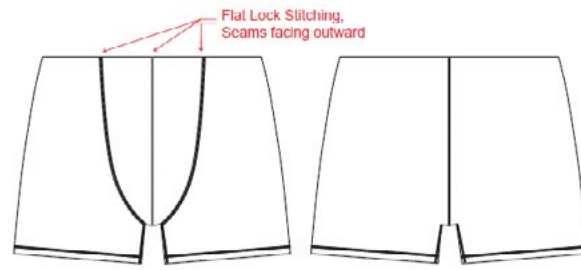

- *Updated fit with added seam for shape, support and comfort
- *Stitching facing outward to prevent chafing
- *Fabric 50% Polyester / 50% Recycled Polyester
- *Jersey
- *Quick Dry

MAKING WAVES TOGETHER

S123 // MEN'S ACTIVE RECREATION

REDONDO EDGE VOLLEY 17"/6.5"

SPEEDO ECO 4WAY COMFORT STRETCH

54% POLYESTER / 46% RECYCLED POLYESTER

SIZES: S, M, L, XL, XXL
MSRP: $65.00/0523