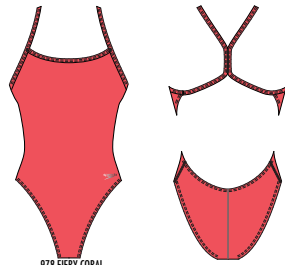

S1-23 VIBE

8-7192136
SOLID ONE BACK 1PC
ECO-ENDURANCE
52% RECYCLED POLY/48% PBT
24-36
MSRP: $65.00/0523

978 FIERY CORAL

8-7192133
SOLID T-BACK 1PC
ECO-ENDURANCE
52% RECYCLED POLY/48% PBT
24-36
MSRP: $65.00/0523