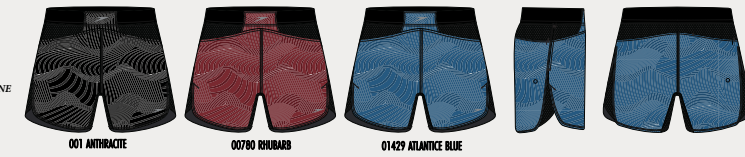

001 ANTHRACITE

00780 RHUBARB

01429 ATLANTIC BLUE