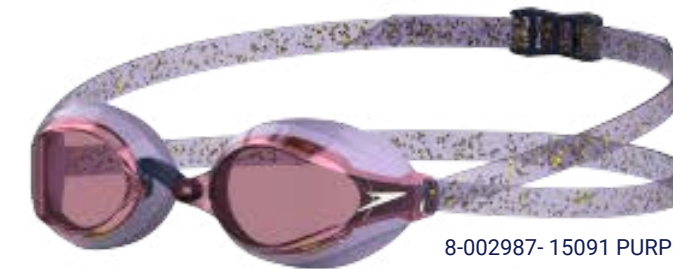

S123 HARDGOODS COLLECTION

S123 OVERVIEW •
FASTSKIN PURE FOCUS MIRRORED
8-7508031
$88.00/0044

S123 HARDGOODS COLLECTION

S123 OVERVIEW •
FASTSKIN HYPER ELITE MIRRORED
8-7508032
$78.00/0093

S123 HARDGOODS COLLECTION

NEW style

S123 OVERVIEW •
SPEED SOCKET 2.0 MIRRORED LTD
8-002987

S123 HARDGOODS COLLECTION

NEW style

S123 OVERVIEW •
SPEED SOCKET 2.0 MIRRORED LTD
8-002987
$50.00/0052

1/15

2/15

4/15