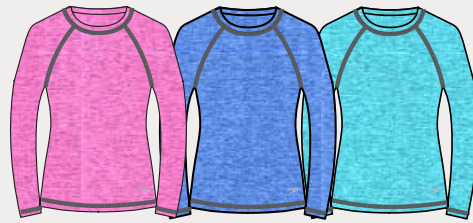

WOMEN'S ACTIVE RECREATION

WOMEN'S ACTIVE RECREATION

SP22/ Women's

7734365
Heather Long Sleeve Swim Tee
Fabric: 100% polyester
Colors: Festival Fuchsia 510, Bright Cobalt 420, Porcelain 440, Monument 020
Sizes: S - XL
MSRP $45.00 / 0522

7734315 Half Zip L/S Rashguard
Fabric: 91% polyester/9% elastane Colors: Bright Cobalt 420, Anthracite 002
Sizes: S - XL
MSRP $55.00 / 0572