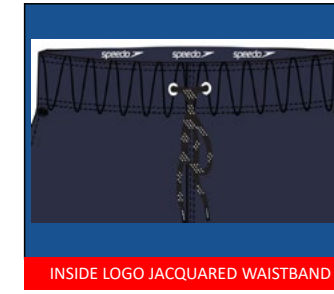

MAKING WAVES TOGETHER

S123 // MEN'S ACTIVE RECREATION

REDONDO EDGE VOLLEY 14"/4" DESIGN FEATURES

ECO LOGO PATCH

SIDE POCKETS

BACK ZIP POCKET

ECO TRIMS

INSIDE LOGO JACQUARED WAISTBAND