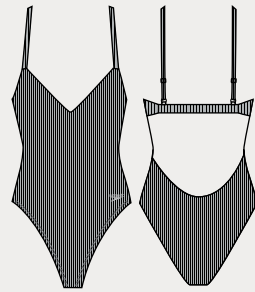

8-002726
Quantum Sheen Bikini Boyshort
Colors: Speedo Black 00334
Fabric: 80% Recycled Nylon / 20% Spandex
Sizes XS-XL
MSRP \$52.00 / 0026

8-002727
Quantum Sheen Cropped Rashguard
Colors: Speedo Black 00334
Fabric: 80% Recycled Nylon / 20% Spandex
Sizes XS-XL
MSRP \$68.00 / 0043

S123 Women's Rec

SPEEDO ECO FLEX

8-002715
Adjustable Crossback 1 Pc
Colors: Paisley Purple 01291
Fabric: 80% Recycled Nylon / 20% Spandex
Sizes 4-14
MSRP \$88.00 / 0044
Removable Cups, Contemporary Leg Height

8-002717
Double Strap Racerback 1 Pc
Colors: Deep Lake 01870, Sun Kissed Coral 00971
Fabric: 80% Recycled Nylon / 20% Spandex
Sizes 4-14
MSRP \$82.00 / 0014
Removable Cups, Contemporary Leg Height

8-002347
Solid Side Shirred 1 Pc
Colors: Speedo Black 00334, Paisley Purple 01291
Fabric: 80% Recycled Nylon / 20% Spandex
Sizes 4-14
MSRP \$88.00 / 0044
Removable Cups, Contemporary Leg Height

S123 Women's Rec

RIB TEXTURE

8-002348
Rib 1 Pc
Colors: Speedo Black 00334
Fabric: 87% Polyester / 13% Spandex
Sizes 4-14
MSRP \$82.00 / 0014
Removable Cups, Contemporary Leg Height

S123 Women's Rec

SPEEDO ECO FLEX