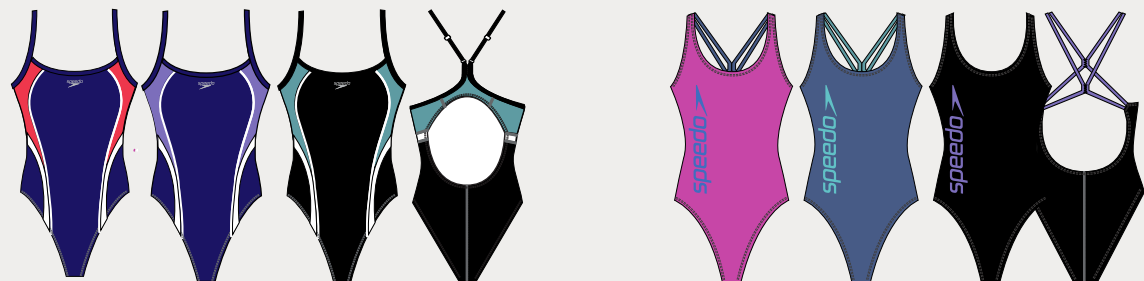

speedo

Womens Recreation

SPRING 2023

WOMEN'S ACTIVE RECREATION

WOMEN'S ACTIVE RECREATION

SP22 / Women's

7723950
Quantum Fusion Splice One Piece
Colors: Fairy Wren 540, Porcelain 441, Speedo Blue 431, Navy/ White 460, Speedo Black 001
Fabric: 80% Nylon / 20% Creora High Clo Spandex
Sizes: 4-14
Features: Racing leg height, removable Hydrobra cup
MSRP \$79.50 / 5793

7723421
Heather Quantum Fusion Splice One Piece
Colors: Fairy Wren, Bright Cobalt, Porcelain
Fabric: 91% Polyester, 9% Elastane
Sizes: 4-14
Features: Racing leg height, removable Hydrobra cup
MSRP \$79.50 / 5793

7723416
Rib Quantum Splice 1pc.
Colors: Porcelain, Fairy Wren, Speedo Black 001
Fabric: 85% Polyester, 15% Elastane
Sizes: 4-14
Features: Racing leg height, removable Hydrobra cup
MSRP \$79.50 / 5793

SP22 / Women's