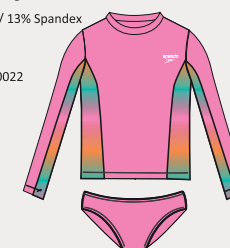

4 - 6

MSRP: 38.00 / 0091

ROSE VIOLET 651

7713026 Printed Sport Splice 1 Pc

82% Polyester / 18% Creora HighClo Spandex

4 - 6

MSRP: 38.00 / 0091

PINK COSMOS 670 BLUEPRINT 501

7713028 L/S Rashguard Set

87% Polyester / 13% Spandex

4 - 6

MSRP: 44.00 / 0022

PINK COSMOS 670

7713029 Toddler L/S Rashguard Set

87% Polyester / 13% Spandex

12M - 3T