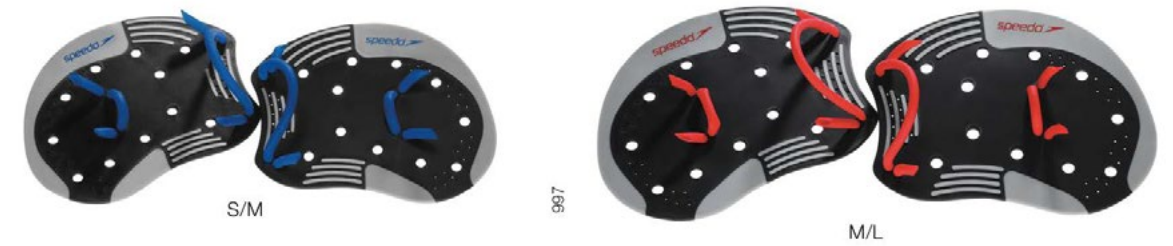

S123 HARDGOODS COLLECTION

S123 OVERVIEW •
I.M. TECH PADDLE
8-7530365
$28.00/0041
Size: S/M, M/L