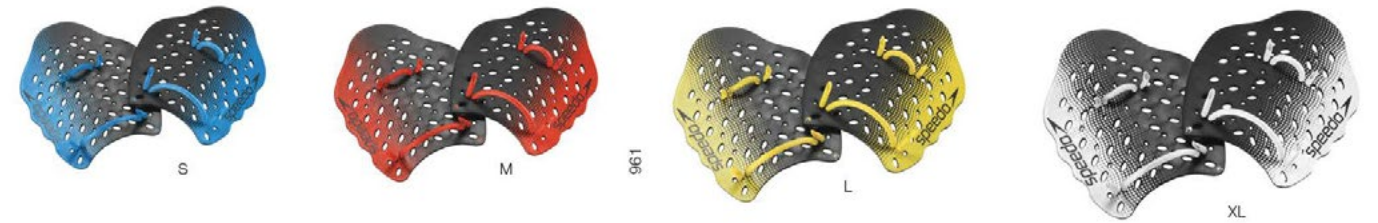

S123 OVERVIEW •
PULL KICK
8-7530402
\$30.00/0051
One Size

001

S123 HARDGOODS COLLECTION

S123 OVERVIEW •
POWER PLUS PADDLE
8-7753019
\$28.00/0041
Size: S, M, L, XL

S123 HARDGOODS COLLECTION

S123 OVERVIEW •
PREFLEX PADDLE
8-7753097
\$28.00/0041
Size: S, M, L