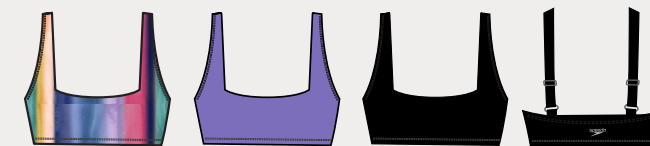

7734367 Print Square Neck Bikini Top
Colors: Porcelain 440
Fabric: 80% Nylon / 20% Spandex
Sizes: XS-XL
MSRP $49.50 / 5742

7734357 Square Neck Bikini Top
Colors: Fairy Wren 540, Speedo Black 001
Fabric: 80% Nylon / 20% Spandex
Sizes: XS-XL
MSRP $45.00 / 0522