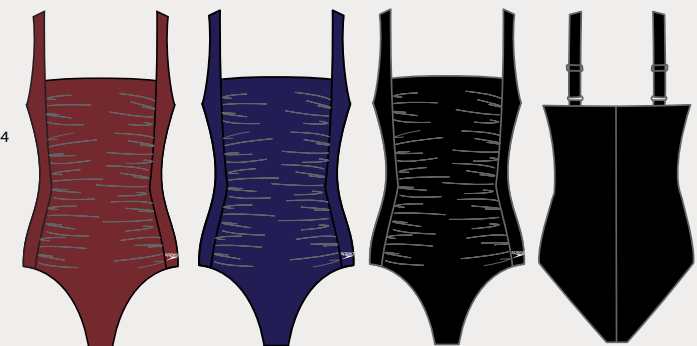

SP23 / Women's Rec

SPEEDO ECO ENDURANCE+

8-002344
Mesh Blocked 1 Pc
Colors: Dazzling Blue 01366, Speedo Black 00334
Fabric: 52% Recycled Polyester / 48% PBT
Sizes 6-18
MSRP \$88.00 / 0044
Soft Cup, Moderate Leg Height

8-002340
Solid V Neck 1 Pc
Colors: Deep Lake 01870, Speedo Black 00334
Fabric: 52% Recycled Polyester / 48% PBT
Sizes 6-18
MSRP \$88.00 / 0044
Soft Cup, Moderate Leg Height

8-002712
Adjustable Solid Shirred Tank 1 Pc
Colors: Rhubarb 00780, Peacoat 01529, Speedo Black 00334
Fabric: 52% Recycled Polyester / 48% PBT
Sizes 6-18
MSRP \$92.00 / 0046
Soft Cup, Moderate Leg Height