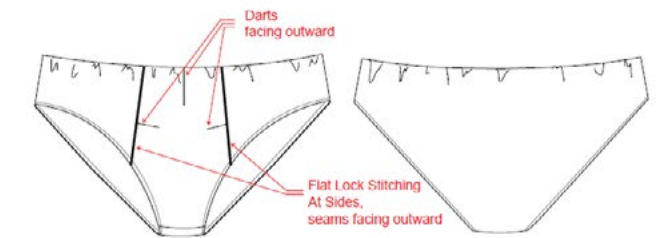

- *Updated fit with added seams for shape, support and comfort
- *Stitching facing outward to prevent chafing
- *Fabric 50% Polyester / 50% Recycled Polyester
- *Jersey
- *Quick Dry

MAKING WAVES TOGETHER