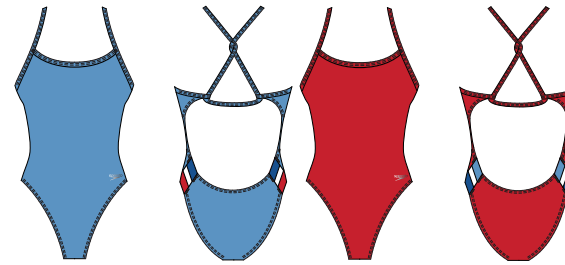

10224 AZURE BLUE

00764 HIGH RISK RED